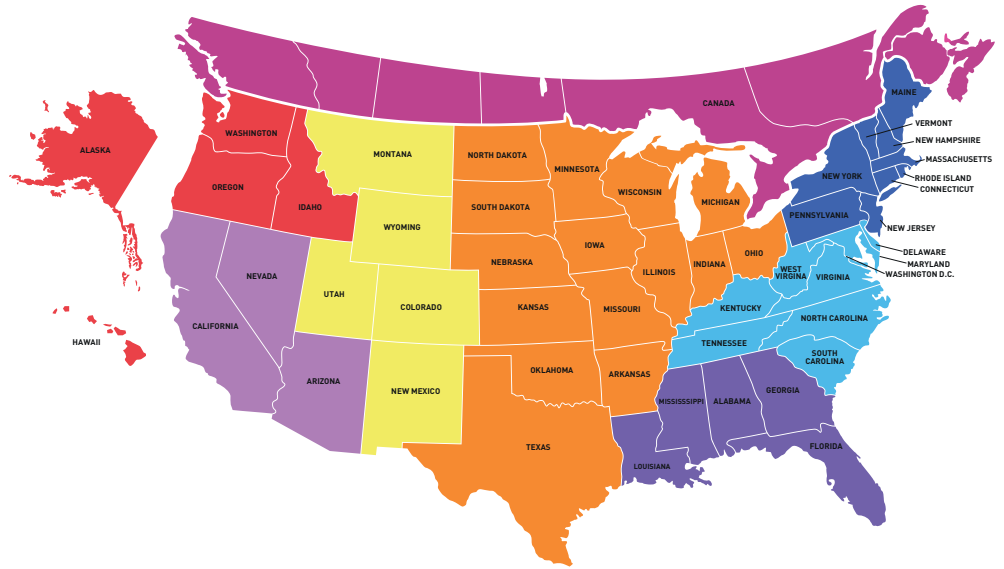

**PAUL SACCO**  
EVP, President of  
Global Development

**MICHAEL MARQUEZ**  
SVP, Development  
East

**MIKE CASTRO**  
VP, Development  
West & Canada

**JOLENE REID**  
Sr. Franchise License Manager  
Canada